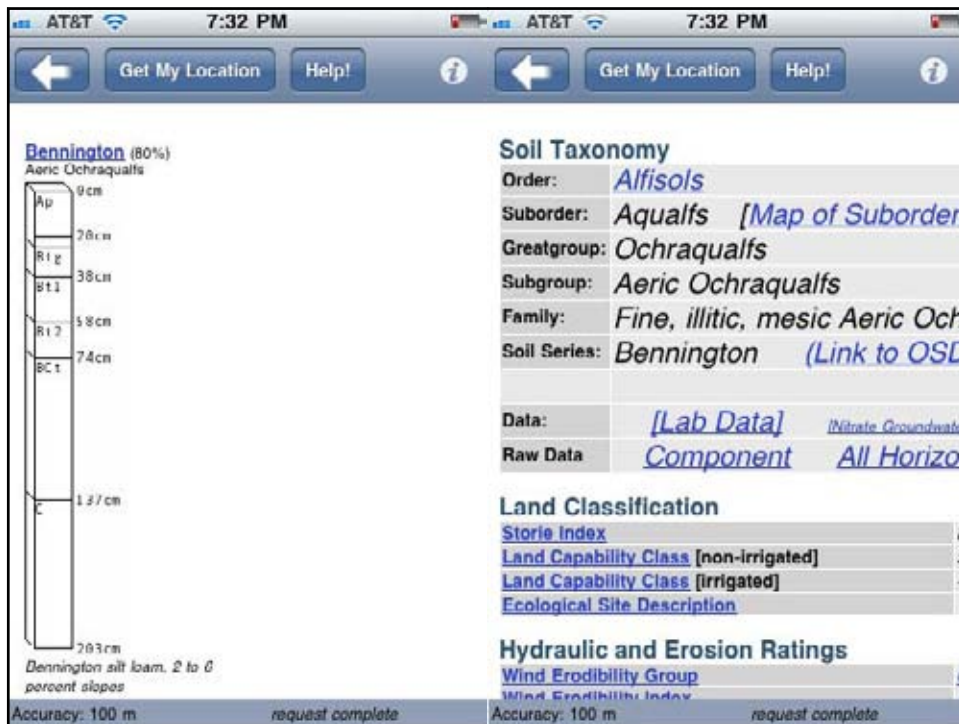

Reference Information Portal

- Other Nifty Apps
  - Digital caliper
  - Random number generators (serious science!)
  - AND...the app no nature enthusiast should go without! .....

www.madscientistassociates.net